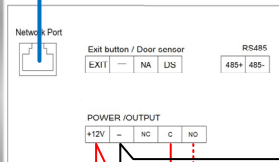

MEET MONITOR

MEET MONITOR

MEET MONITOR

CAT5/CAT6 (max. 90m)

CAT5/CAT6 (max. 90m)

CAT5/CAT6 (max. 90m)

ROUTER klant/client

PoE SWITCH

230Vac

2x 1mm²

CAT5/CAT6 (max. 90m)

12VDC