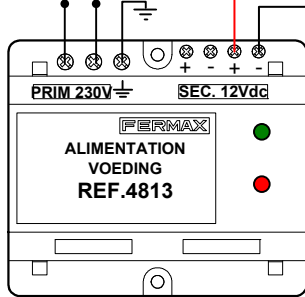

MEET MONITOR

MEET MONITOR

MEET MONITOR

CAT5/CAT6 (max. 90m)

CAT5/CAT6 (max. 90m)

CAT5/CAT6 (max. 90m)

ROUTER klant/client

PoE SWITCH

230Vac

2x 1mm²

CAT5/CAT6 (max. 90m)

12VDC